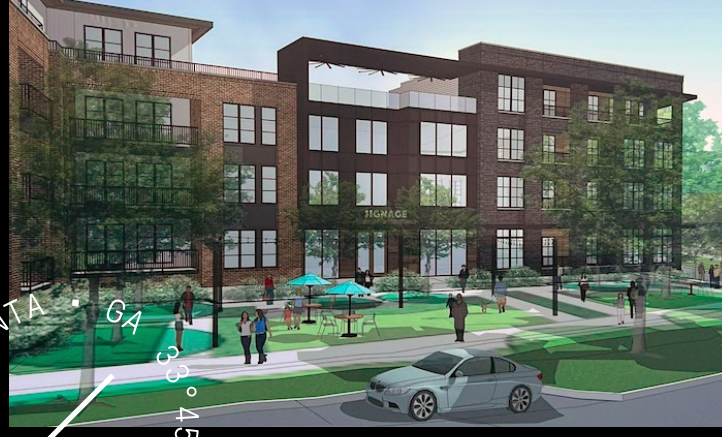

# THE JOURNEY HOME

TR  
Robbie Harris  
ATLANTA

COMPASS

Summer 2022  
VOLUME V

# Cleveland Developer Reveals Plans for Prime Reynoldstown Site

A Midwestern developer plans to continue Reynoldstown's densification trend on a corner parcel just steps from the BeltLine's popular Eastside Trail. The NRP Group, a Cleveland-based company founded in 1994, revealed plans for a 211-unit project called Colgate Mattress Lofts during a public event recently. Ranging from one to three bedrooms, the apartments would replace a longstanding warehouse at 779 Fulton Terrace SE that houses the Colgate Mattress company, producers of crib mattresses for nearly 70 years. (Source: *URBANIZE Atlanta*).