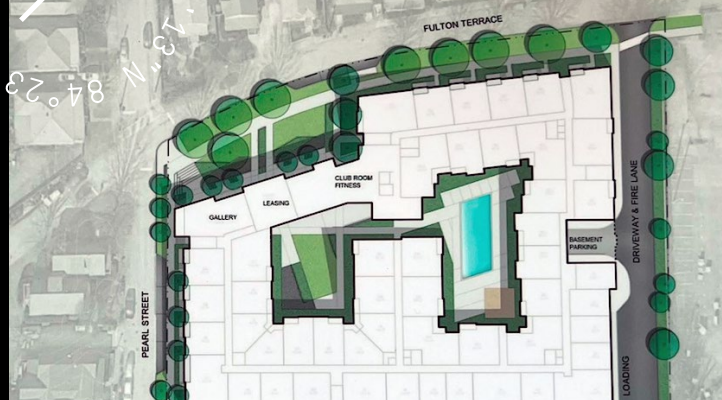

Cleveland Developer Reveals Plans for Prime Reynoldstown Site

A Midwestern developer plans to continue Reynoldstown's densification trend on a corner parcel just steps from the BeltLine's popular Eastside Trail. The NRP Group, a Cleveland-based company founded in 1994, revealed plans for a 211-unit project called Colgate Mattress Lofts during a public event recently. Ranging from one to three bedrooms, the apartments would replace a longstanding warehouse at 779 Fulton Terrace SE that houses the Colgate Mattress company, producers of crib mattresses for nearly 70 years. (Source: *URBANIZE Atlanta*).

ATLANTA • GA
33° 45' 13" N
84° 28' 13" W

Atlanta Summer Festivals

Get out and sweat a little!

Atlanta Underground Film Festival

AUG 19-21

Enjoy shorts and features from 100+ filmmakers

PHOTO: AUFF FACEBOOK

Piedmont Park Arts Festival

AUG 20-21

Featuring more than 250 remarkable artists

PHOTO: EXPLOREGEOORG

Grant Park Summer Shade Festival

AUG 27-28

Art and music lovers join forces for the Grant Park Conservancy

PHOTO: SUMMER SHADE FESTIVAL FACEBOOK

Dragon Con

SEPT 1-5

Celebrate science fiction and fantasy at the nation's largest multi-media pop culture convention

PHOTO: PEACHTREECENTER.COM

Yellow Daisy Festival

SEPT 8-11

One of the top arts and crafts shows in the nation with a small-town feel

PHOTO: EXPLOREGEOORG

Imagine Music Festival

SEPT 15-18

Fully immersive electronic music and art festival forged in nature

PHOTO: IMAGINE MUSIC FESTIVAL FACEBOOK

Atlanta Food & Wine Festival

SEPT 15-18

Get your tastebuds ready for delicious food and spirits of the South

PHOTO: ATLANTA FOOD & WINE FESTIVAL

Music Midtown

SEPT 17-18

Music lovers come experience over 30 artists spanning a variety of musical genres

PHOTO: MUSIC MIDTOWN FACEBOOK